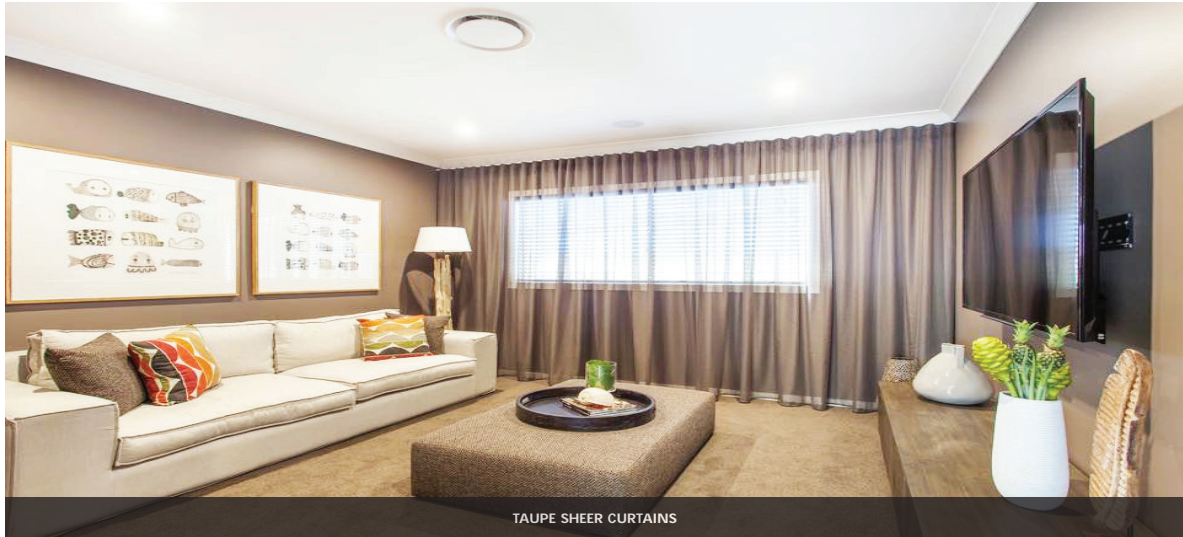

Need Blinds? 1300 401 501

BRISBANE | GOLD COAST | BYRON BAY

Curtains

TAUPE SHEER CURTAINS

Available in an endless variety of both sheer and block out fabrics, Curtains are the ultimate way to dress your windows for a finished, formal and sophisticated look.

They add a softness and depth of texture to the interior design/ styling of your room and have significant insulating properties. There are many options available to create the perfect style curtain for your look.